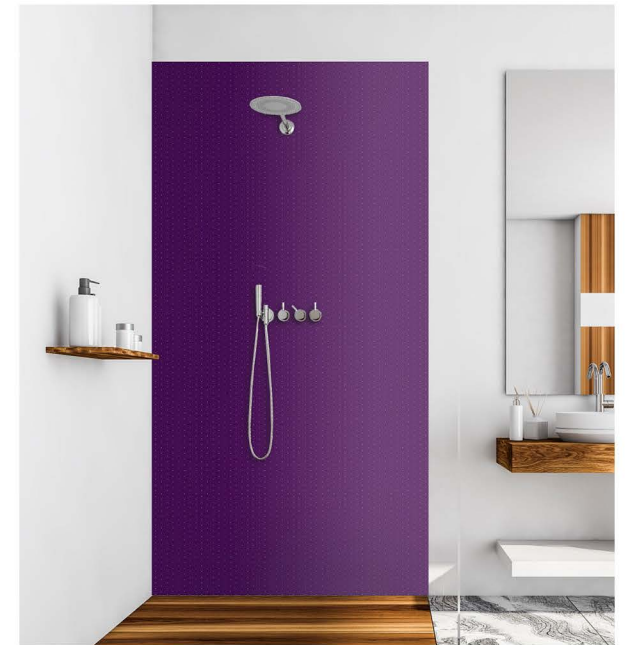

G571 Polka Dot Aubergine