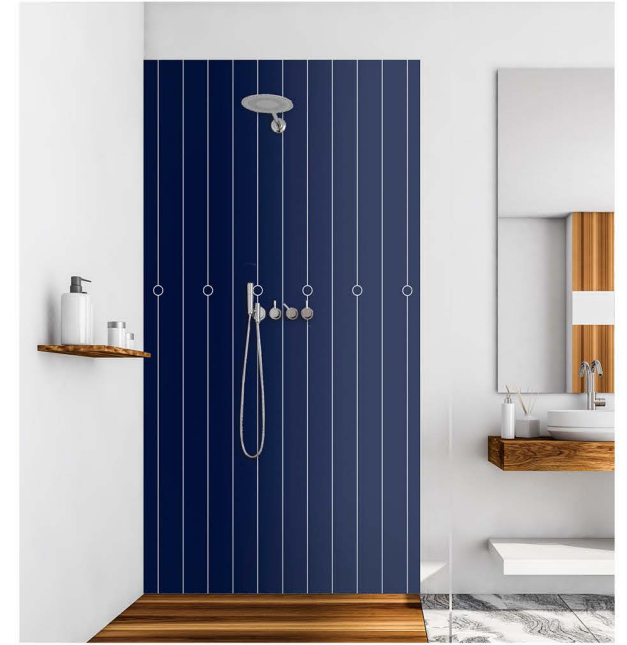

G355 Hexagon London

Installations - Kitchen Splashbacks

G346 Hexagon Basalt

G403 Honeycomb London

G393 Honeycomb Welsh Slate

G19 Art Deco London

G452 Metropolitan Twilight

G368 Hexagon Fresh Lime